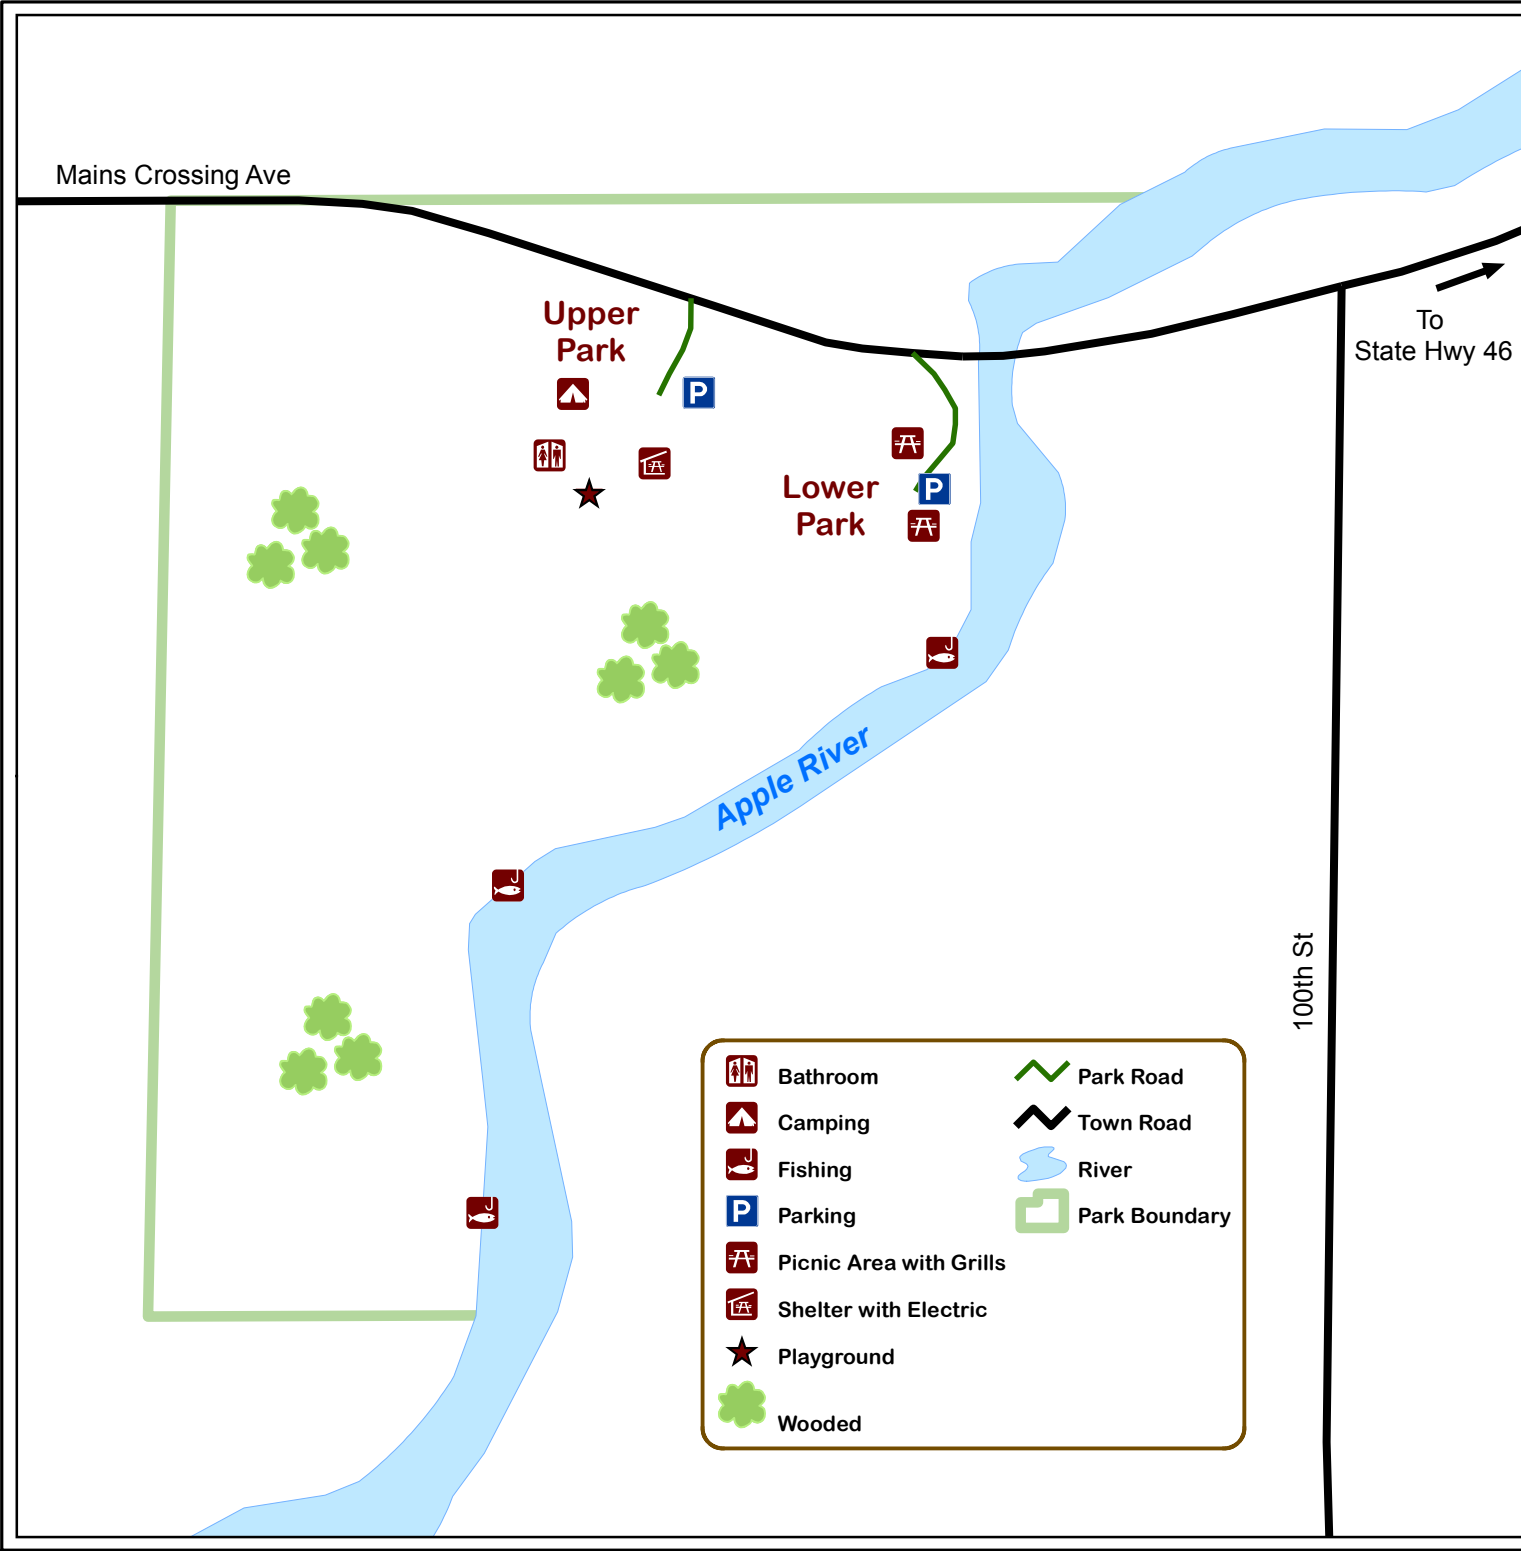

Bathroom		Park Road
	Camping		Town Road
	Fishing		River
	Parking		Park Boundary
	Picnic Area with Grills		
	Shelter with Electric		
	Playground		
	Wooded