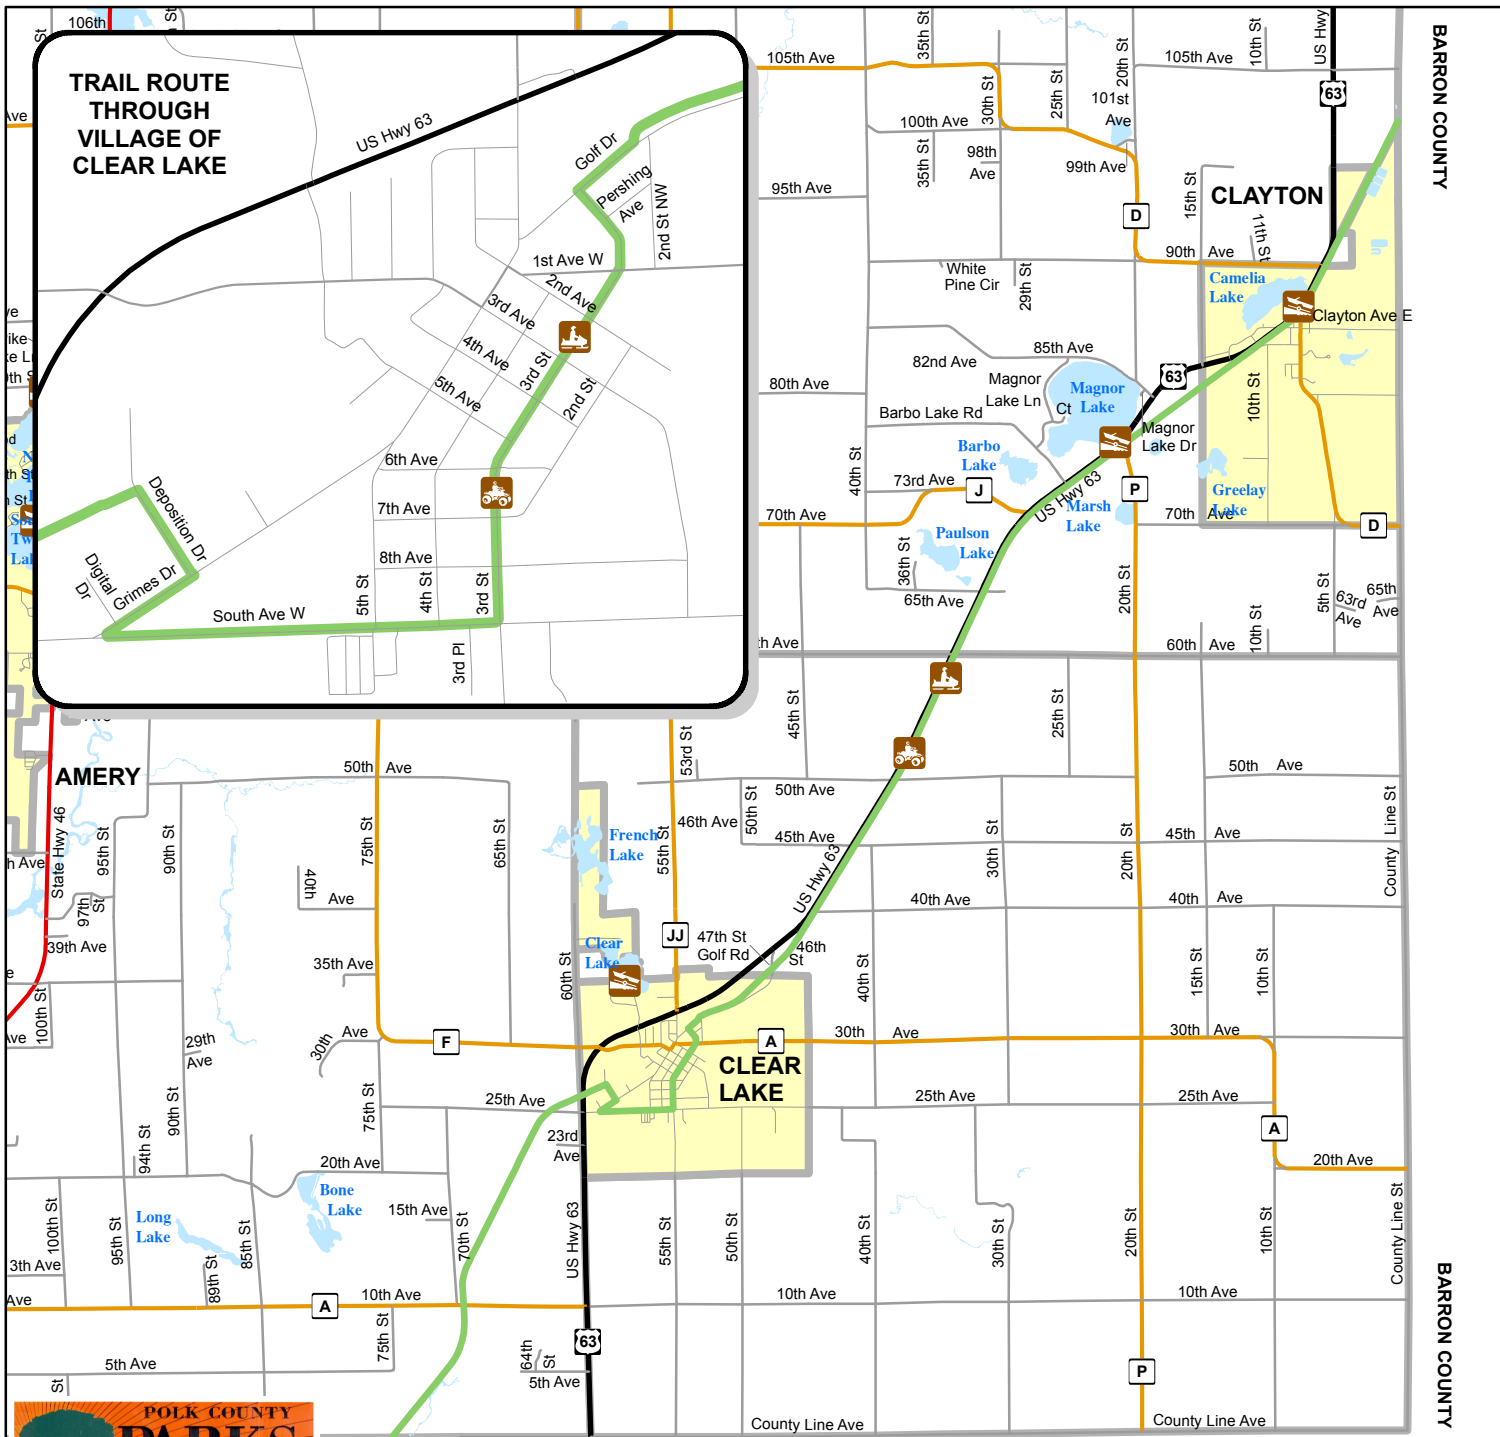

TRAIL ROUTE THROUGH VILLAGE OF CLEAR LAKE

CLEAR LAKE TO CLAYTON COUNTY TRAIL

Polk County, Wisconsin

- TRAIL
- US HIGHWAY
- STATE HIGHWAY
- COUNTY ROAD
- TOWNSHIP ROAD
- CITY/VILLAGE ROAD
- HYDRO BODY
- CITY/VILLAGE

Trail Length: 11 MI
Open year round - ATV & Snowmobile

NORTH

0 0.5 1 2 Miles

Created by:
 Polk County Dept. of Land Information
 Division of Geographic Information Systems
 100 Polk County Plaza, Suite 130
 Balsam Lake, WI 54810
 Ph: 715.485.9279
 Fax: 715.485.9246
 www.co.polk.wi.us