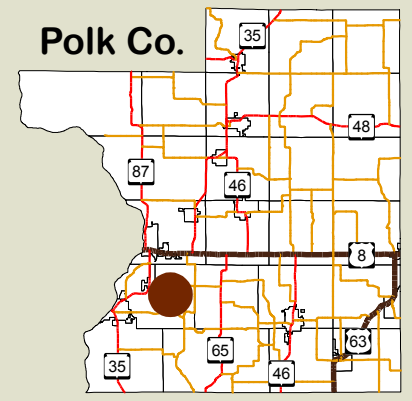

-  Bathroom
-  Boat Landing
-  Fishing
-  Parking
-  Picnic Area
-  Playground
-  Shelter with Electric
-  Wooded
-  Park Road
-  Town Road
-  Lake
-  Park Boundary

LOTUS COUNTY PARK

Polk County, Wisconsin

Park Address:
2142 90th Ave
Osceola, WI 54020

Phone: 715.485.9294 www.co.polk.wi.us

NORTH

Created by:
Polk County Dept. of Land Information
Division of Geographic Information Systems
100 Polk County Plaza, Suite 130
Balsam Lake, WI 54810
Ph: 715.485.9279
Fax: 715.485.9246
www.co.polk.wi.us