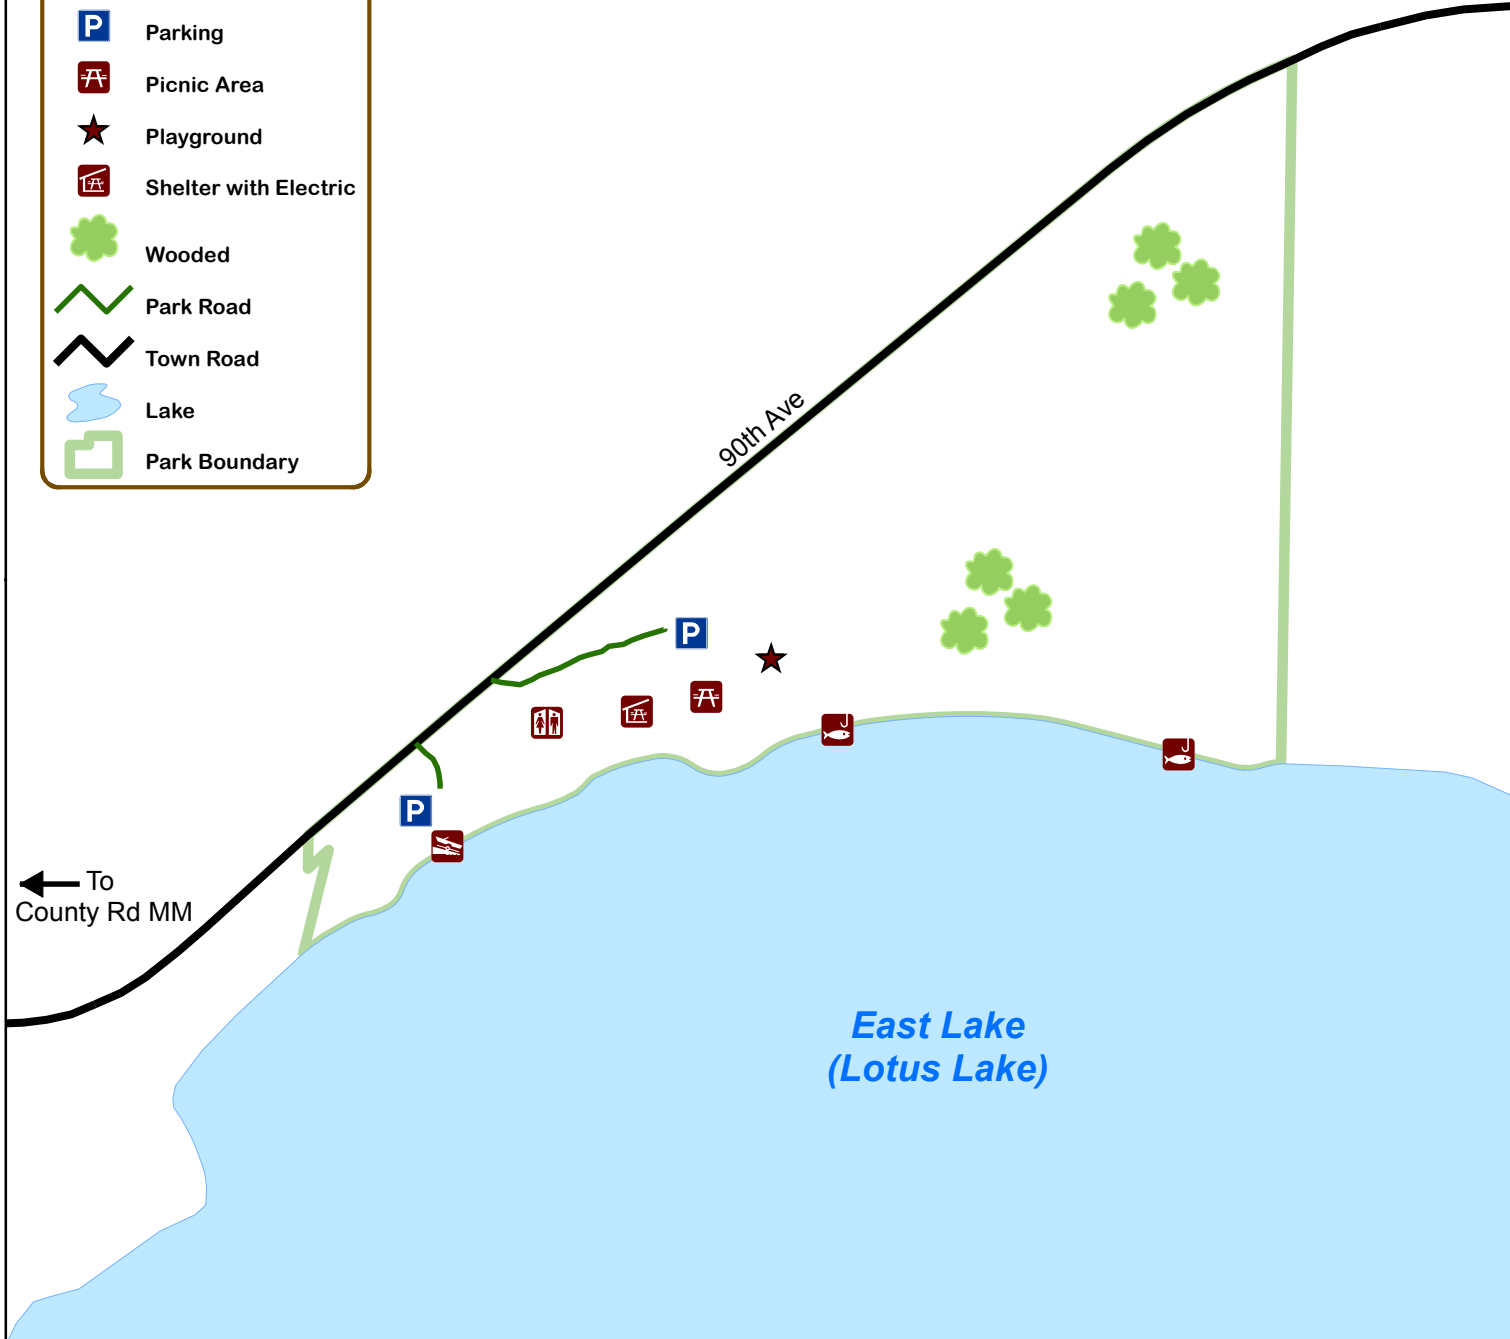

-  Bathroom
-  Boat Landing
-  Fishing
-  Parking
-  Picnic Area
-  Playground
-  Shelter with Electric
-  Wooded
-  Park Road
-  Town Road
-  Lake
-  Park Boundary

LOTUS COUNTY PARK

Polk County, Wisconsin

Park Address:
2142 90th Ave
Osceola, WI 54020

Phone: 715.485.9294 www.co.polk.wi.us

NORTH

Created by:
Polk County Dept. of Land Information
Division of Geographic Information Systems
100 Polk County Plaza, Suite 130
Balsam Lake, WI 54810
Ph: 715.485.9279
Fax: 715.485.9246
www.co.polk.wi.us