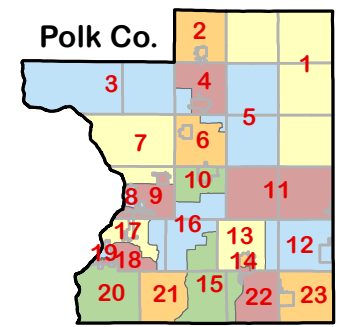

# SUPERVISOR DISTRICTS

Polk County, Wisconsin

## DISTRICT 1

State of Wisconsin

- POLLING PLACE
- ★ TOWN HALL
- ☪ WATER BODY
- ☒ CITY/VILLAGE
- ▭ TOWN

**NORTH**

Created by:  
Polk County Dept. of Land Information  
Division of Geographic Information Systems  
100 Polk County Plaza, Suite 130  
Balsam Lake, WI 54810  
Ph: 715.485.9279  
Fax: 715.485.9246  
www.co.polk.wi.us