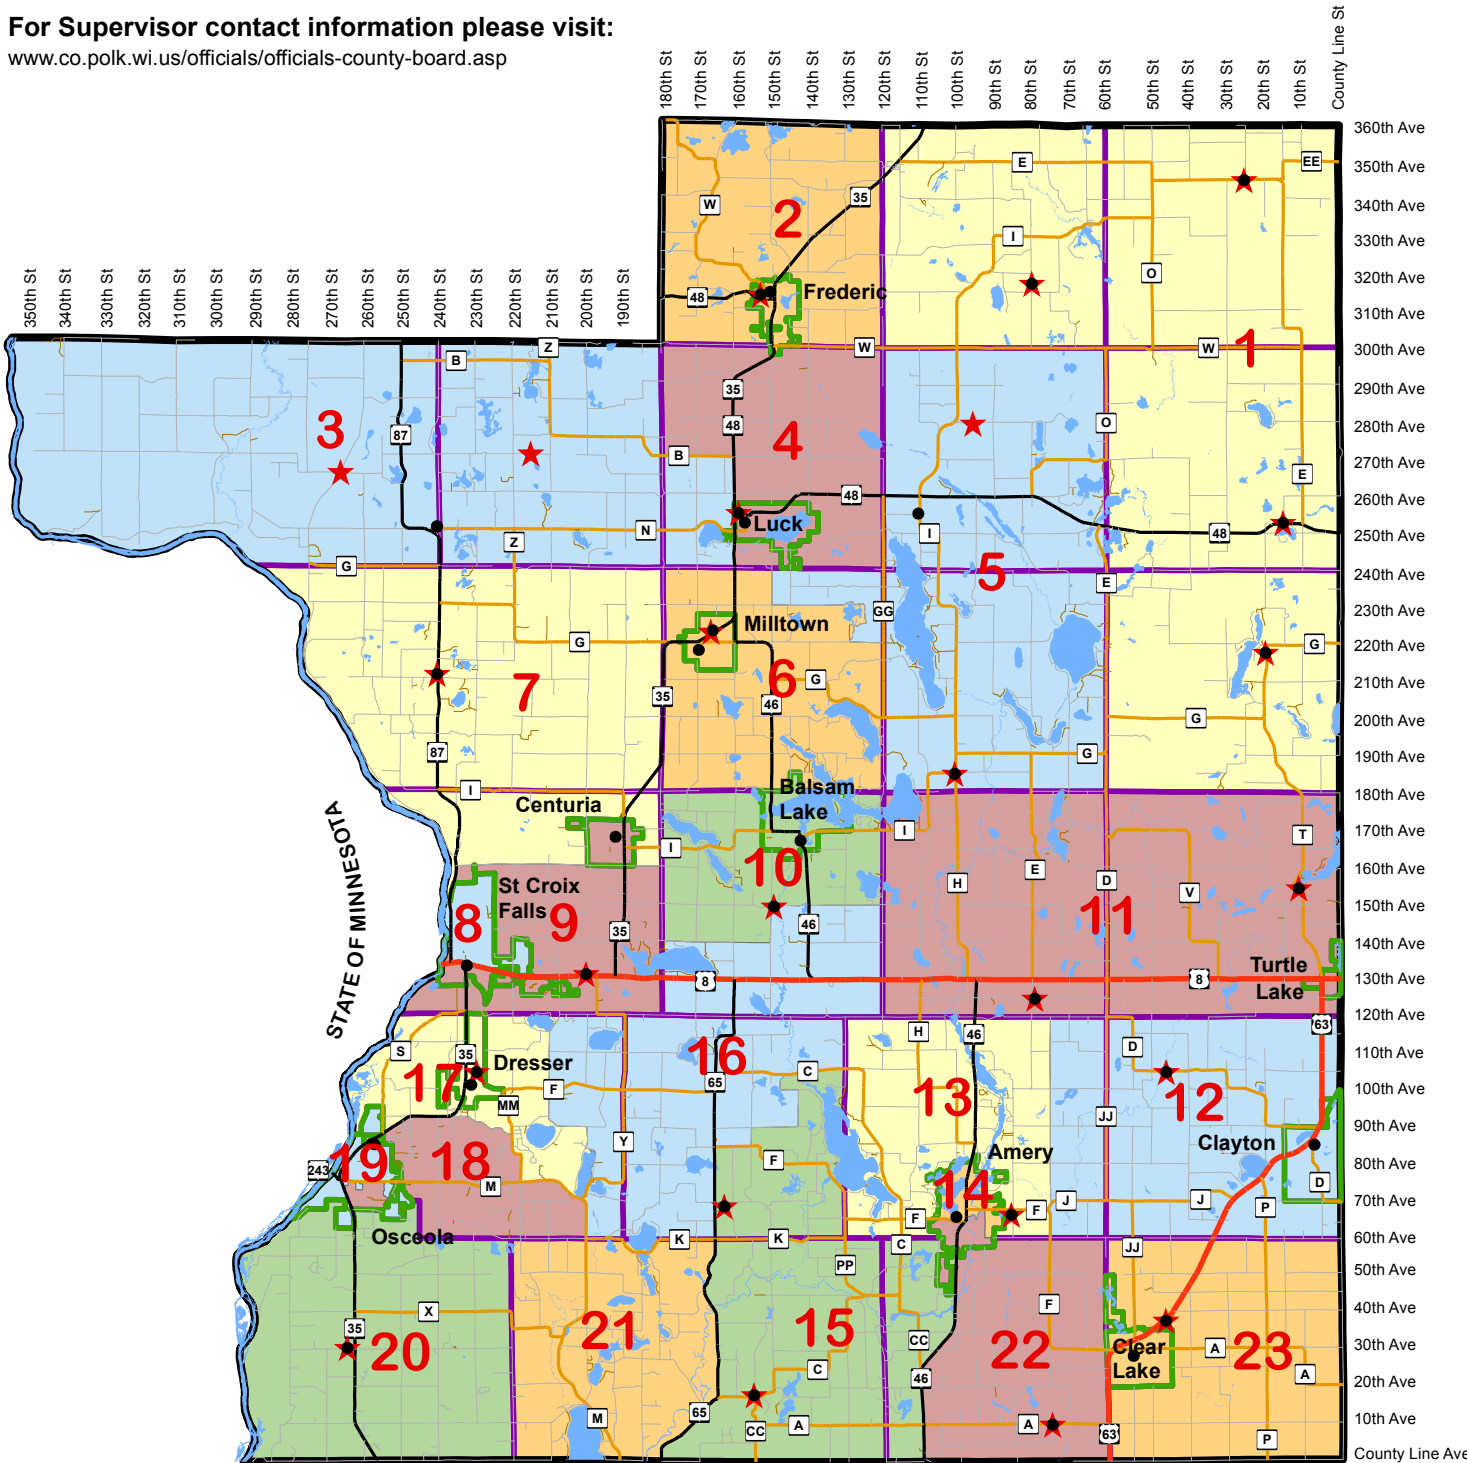

For Supervisor contact information please visit:

www.co.polk.wi.us/officials/officials-county-board.asp

SUPERVISOR DISTRICTS

Polk County, Wisconsin